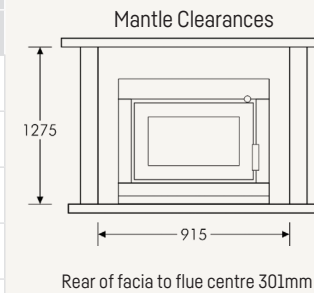

Your MaxiHeat Dealer: