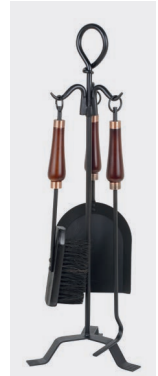

Fireside 3 Piece Toolset with wooden handles
FTS105B