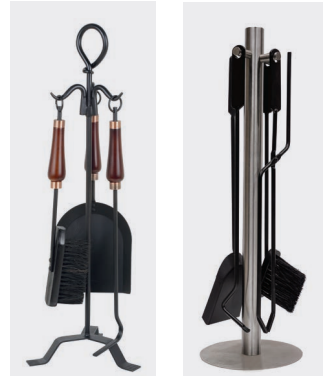

Fireside 3 Piece Toolset with wooden handles
FTS105B

Maxiheat 4 Piece Toolset
MXFT11SG