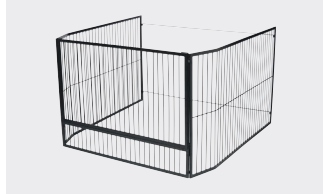

Maxiheat Freestanding Child Guard
MXOFGT110/125 / MXMCG110/125
Available in bars or mesh